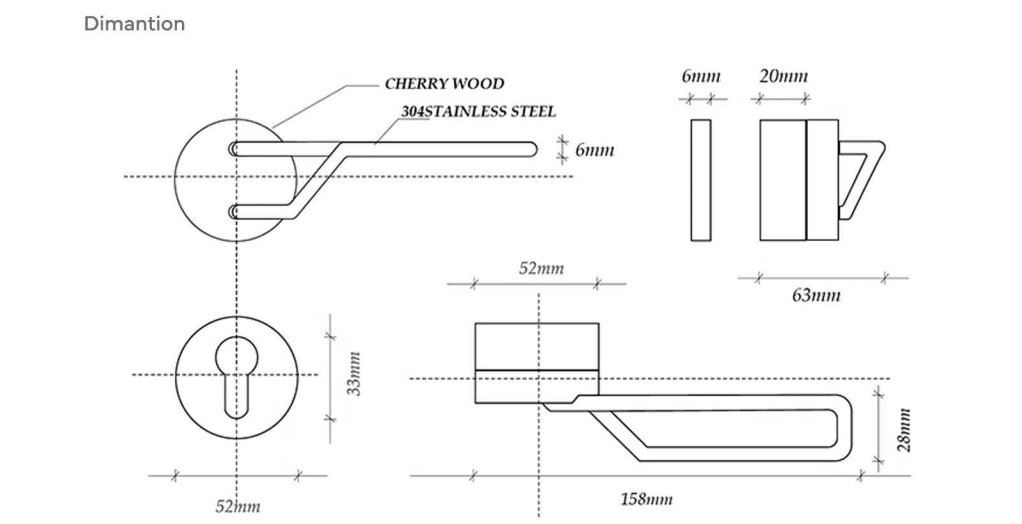

" LINE "

ถ่ายทอดความสมดุลและความอบอุ่นผ่านเส้นสายของสแตนเลสและวัสดุไม้เซอร์รีธรรมชาติ การออกแบบเส้นโค้งแต่ละจุดแสดงถึงจังหวะและความแม่นยำ ความประณีตที่คงอยู่เหนือกาลเวลาโทนวัสดุอ่อนนุ่มขับเน้นให้พื้นที่ภายในดูสงบและเป็นมิตรยิ่งขึ้น ทุกสัมผัสคือบทสนทนาระหว่างฟังก์ชันกับความงามที่ไม่ทอดตัว

Model	Color	Full set interior door handle & lockset			
G521RS	●	Door Handle Cherry Wood Stainless Steel	Euro Escutcheon	Lock Cylinder Solid Copper	Magnetic Lock Body 304 Stainless Steel

FULL SET WITH THE KEY
 FULL SET WITH OUT THE KEY