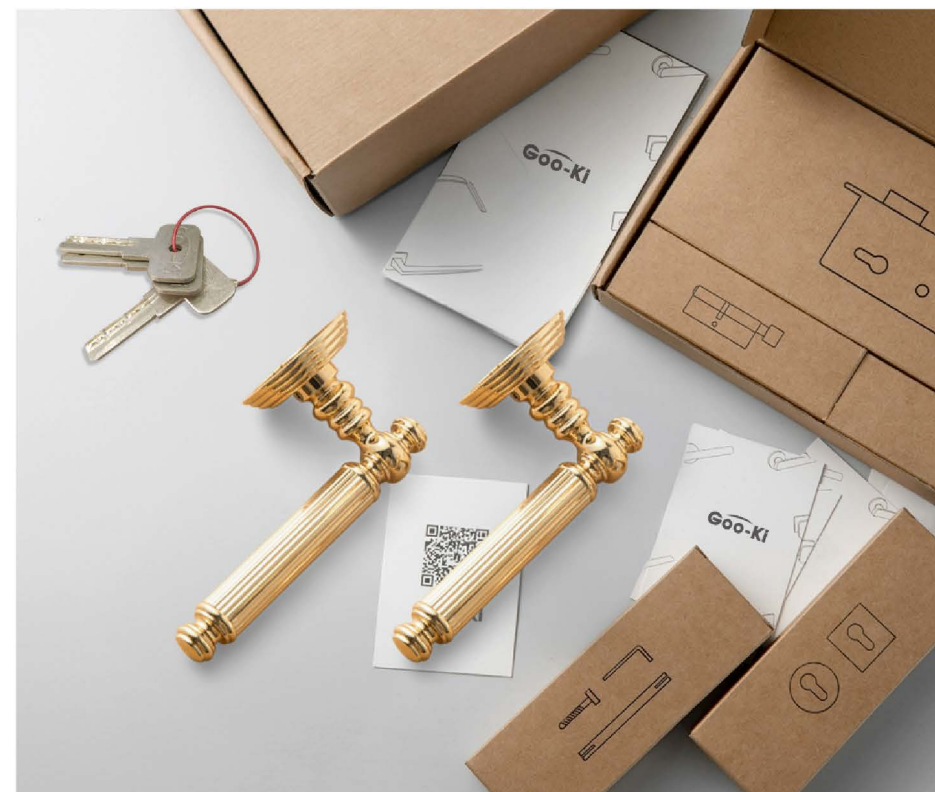

PRODUCT NAME

" SYMMETRY "

เส้นสายที่สมมาตรและเรียบง่าย ถ่ายทอดความสมดุลสมัยใหม่สู่พื้นที่ภายใน
รูปทรงเชิงเส้นที่นุ่มนวล ผสานความแข็งแกร่งของทองเหลืองกับระบบ
แม่เหล็กสแตนเลสที่มอบการใช้งานอย่างมั่นคง เจียบสงบ และรู้สึกได้ถึง
คุณภาพทุกจังหวะของการสัมผัสที่ Understated — สงบแต่ทรงพลัง

Model	Color	Full set interior door handle & lockset			
G531 / G	●				
G531 / TS	●	Door Handle H59 Brass	Euro Escutcheon	Lock Cylinder Solid Copper	Magnetic Lock Body 304 Stainless Steel

- **FULL SET WITH THE KEY**
- **FULL SET WITH OUT THE KEY**