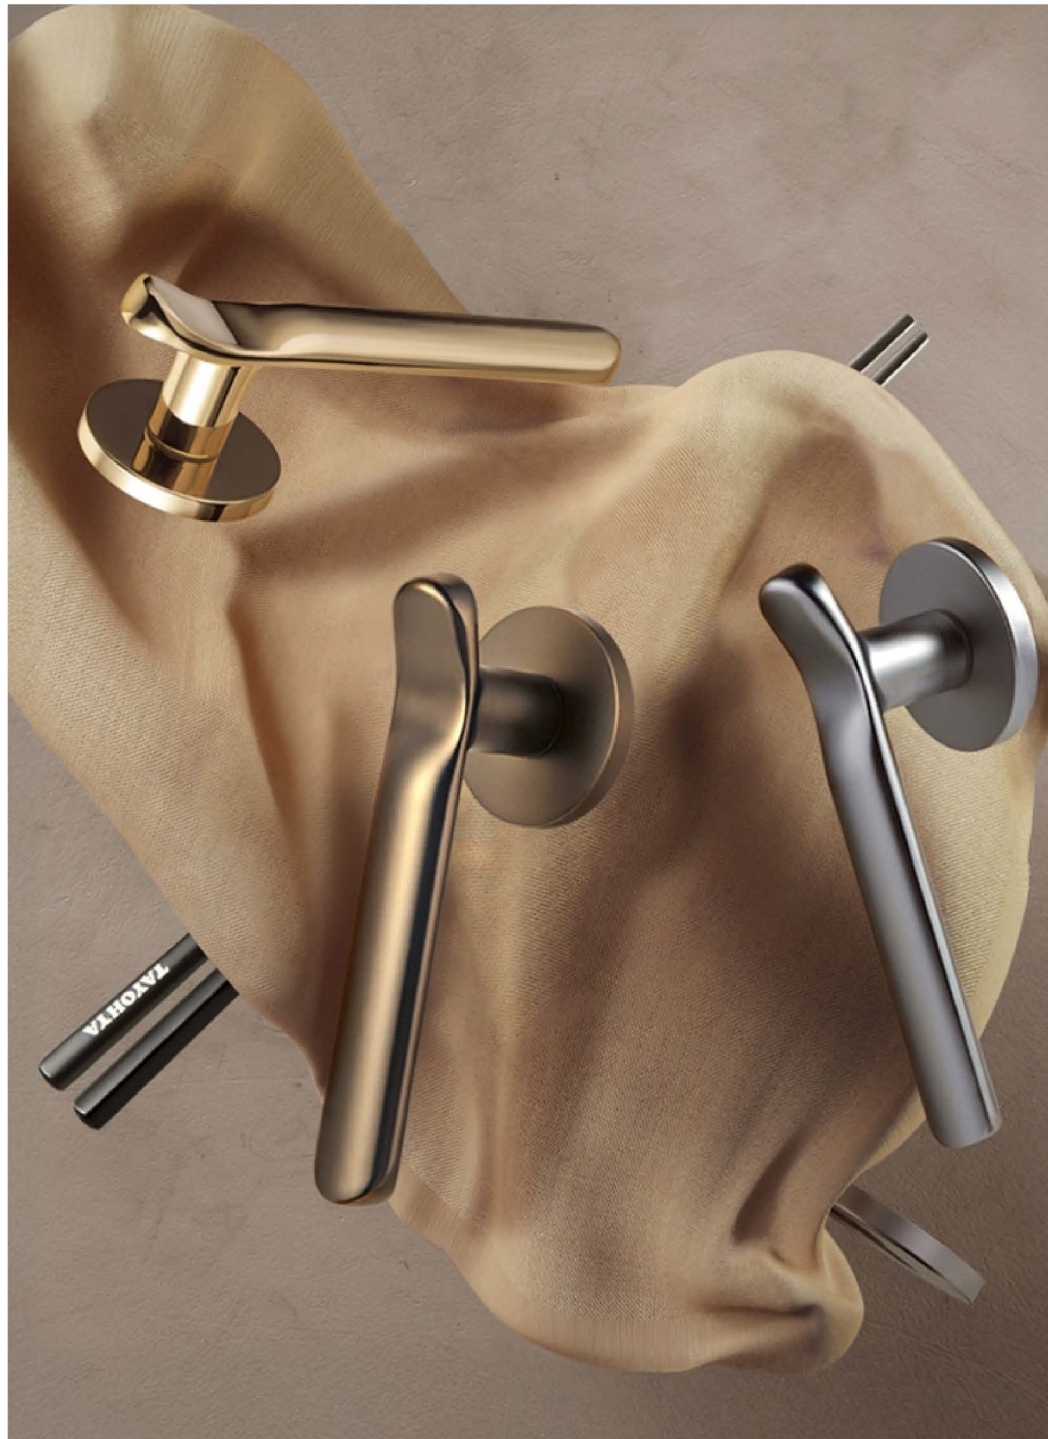

PRODUCT NAME

" SENSE "

ปลายนิ้วสัมผัสถึงความอบอุ่นจากเจดสีอ่อนและพื้นผิวโลหะด้าน ดูออกแบบ เพื่อสร้างความผ่อนคลายและความใกล้ชิดในพื้นที่ส่วนตัว ทุกโหนดสัมผัส ความเรียบหรูและสงบนิ่ง ถ่ายทอดอารมณ์ผ่านสัมผัสอย่างลึกซึ้งเพื่อทุกวันธรรมดา กลายเป็นช่วงเวลาแห่งความสบายใจอย่างแท้จริง

Model	Color	Full set interior door handle & lockset			
G509 Touch / G	●				
G509 Touch / XC	●	Door Handle Kirsite	Euro Escutcheon	Lock Cylinder Solid Copper	Magnetic Lock Body 304 Stainless Steel
G509 Touch / XS	●				

- FULL SET WITH THE KEY
- FULL SET WITH OUT THE KEY

Dimantion