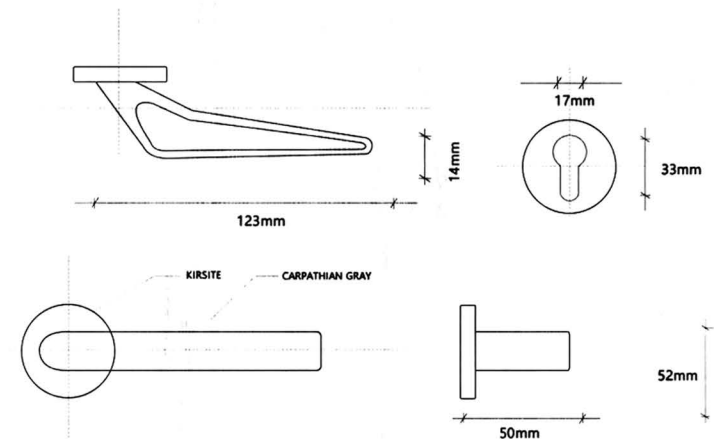

"AIR"

แรงบันดาลใจจากการเคลื่อนไหวอันเจียมสงบของสายลมและรูปทรงที่สลับไหล
ดีไซน์เรียบง่ายแต่เปี่ยมด้วยอารมณ์ เติมความสงบให้กับทุกพื้นที่ออกแบบอย่าง
ประณีต พร้อมกับ "ความเจียม" คือภาษาของความงามเพราะความงดงามที่แท้
จริง มักเผยตัวในช่วงเวลาที่ไม่รีบเร่งใดๆ เลย

Model	Color	Full set interior door handle & lockset			
301L					
		Door Handle Kirsite	Euro Escutcheon	Lock Cylinder Solid Copper	Magnetic Lock Body 304 Stainless Steel

FULL SET WITH THE KEY
 FULL SET WITH OUT THE KEY

Dimantion