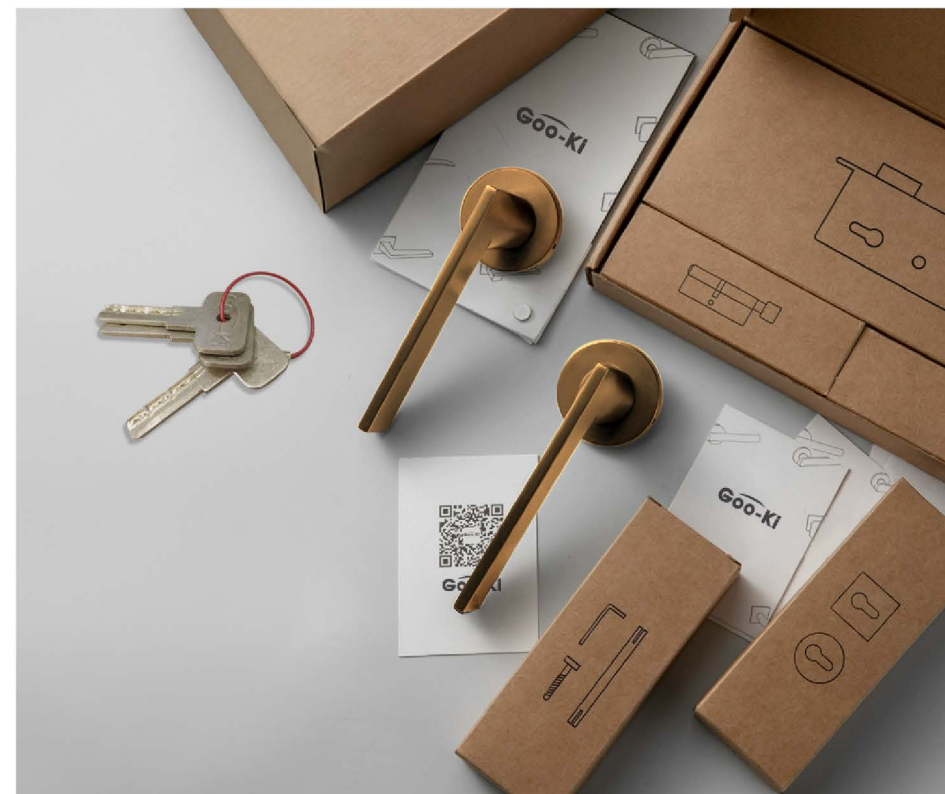

PRODUCT NAME

" DESERT "

ถ่ายทอดความสงบของทะเลทรายสู่รูปทรงร่วมสมัยที่เรียบง่ายผ่านลายเส้นอันเป็นเอกลักษณ์ ผลิตจากโลหะผสมสังกะสีและทองแดงบริสุทธิ์ เพื่อความแข็งแรงและเงียบง่าย ดีไซน์ที่นิ่ง แต่ทรงพลัง มอบการใช้งานที่มั่นคง เงียบสงบ และรู้สึกได้ถึงคุณภาพที่แข็งแกร่ง

Model	Color	Full set interior door handle & lockset			
G513 / BNL					
G513 / XS		Door Handle Zinc Alloy	Euro Escutcheon	Lock Cylinder Solid Copper	Magnetic Lock Body 304 Stainless Steel

- FULL SET WITH THE KEY
- FULL SET WITH OUT THE KEY

Dimantion