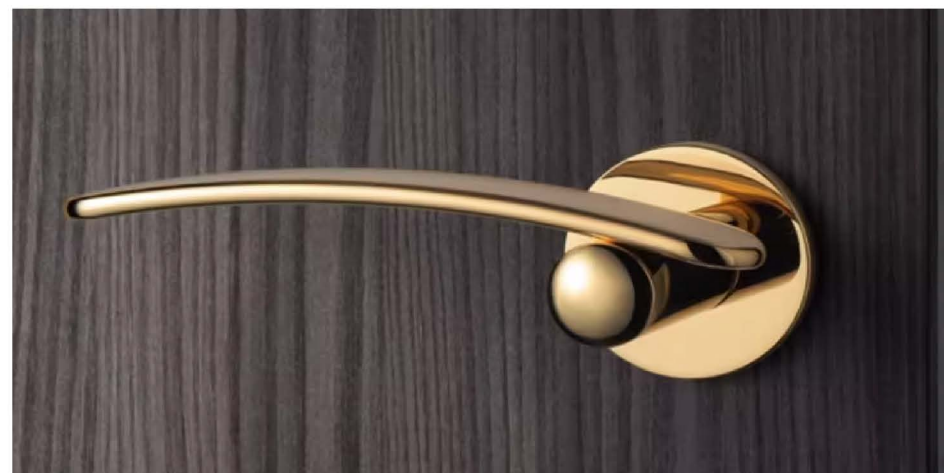

PRODUCT NAME

" ORDER "

ผสานความสมดุลของรูปทรงและความแม่นยำสมัยใหม่ทุกพื้นผิวสะท้อนแสงอย่างสงบบและมั่นคง เชื่อมโยงดีไซน์และฟังก์ชันได้อย่างกลมกลืนเต็มเต็มด้วยรายละเอียดที่พิถีพิถันในทุกองศา เส้นสายถูกจัดวางอย่างมีจังหวะ สร้างมิติที่เรียบง่ายแต่ทรงพลัง

Model	Color	Full set interior door handle & lockset			
G510 SMART.XS	●				
G510 SMART.G	●	Door Handle	Euro Escutcheon	Lock Cylinder Solid Copper	Magnetic Lock Body 304 Stainless Steel
G510 SMART.XC	●				

✔
✔
FULL SET WITH THE KEY

✘
✘
FULL SET WITH OUT THE KEY