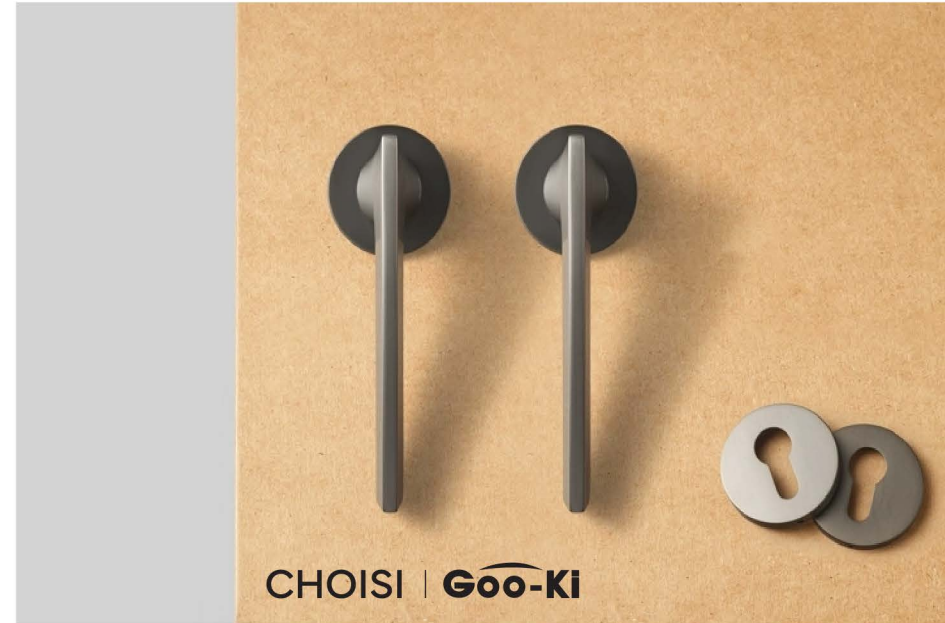

PRODUCT NAME

" DESERT "

ถ่ายทอดความสงบของทะเลทรายสู่รูปทรงร่วมสมัยที่เรียบง่ายผ่านลายเส้นอันเป็นเอกลักษณ์ ผลิตจากโลหะผสมสังกะสีและทองแดงบริสุทธิ์ เพื่อความแข็งแรงและเงียบง่าย ดีไซน์ที่นิ่ง แต่ทรงพลัง มอบการใช้งานที่มั่นคง เงียบสงบ และรู้สึกได้ถึงคุณภาพที่แข็งแกร่ง

Model	Color	Full set interior door handle & lockset			
G513 / BNL					
G513 / XS		Door Handle Zinc Alloy	Euro Escutcheon	Lock Cylinder Solid Copper	Magnetic Lock Body 304 Stainless Steel

- FULL SET WITH THE KEY
- FULL SET WITH OUT THE KEY

Dimantion