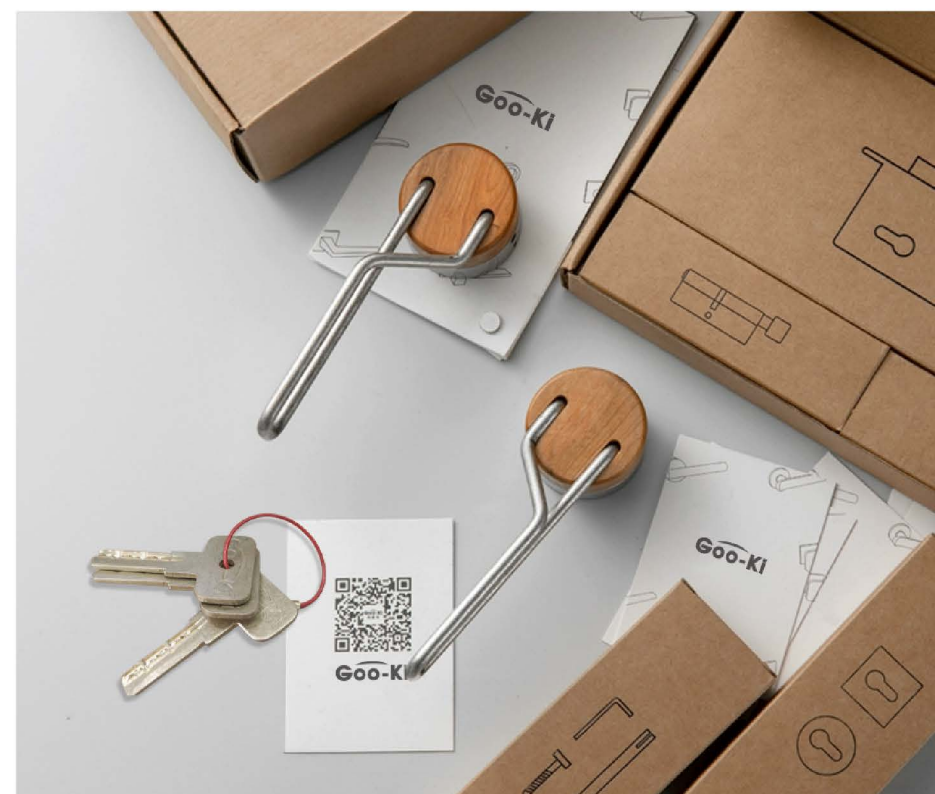

PRODUCT NAME

" LINE "

ถ่ายทอดความสมดุลและความอบอุ่นผ่านเส้นสายของสแตนเลสและวัสดุไม้เซอร์รีธรรมชาติ การออกแบบเส้นโค้งแต่ละจุดแสดงถึงจังหวะและความแม่นยำ ความประณีตที่คงอยู่เหนือกาลเวลาโทนวัสดุอ่อนนุ่มขับเน้นให้พื้นที่ภายในดูสงบและเป็นมิตรยิ่งขึ้น ทุกสัมผัสคือบทสนทนาระหว่างฟังก์ชันกับความงามที่ไม่ทอดตัว

Model	Color	Full set interior door handle & lockset			
G521RS	●	Door Handle Cherry Wood Stainless Steel	Euro Escutcheon	Lock Cylinder Solid Copper	Magnetic Lock Body 304 Stainless Steel

FULL SET WITH THE KEY
 FULL SET WITH OUT THE KEY