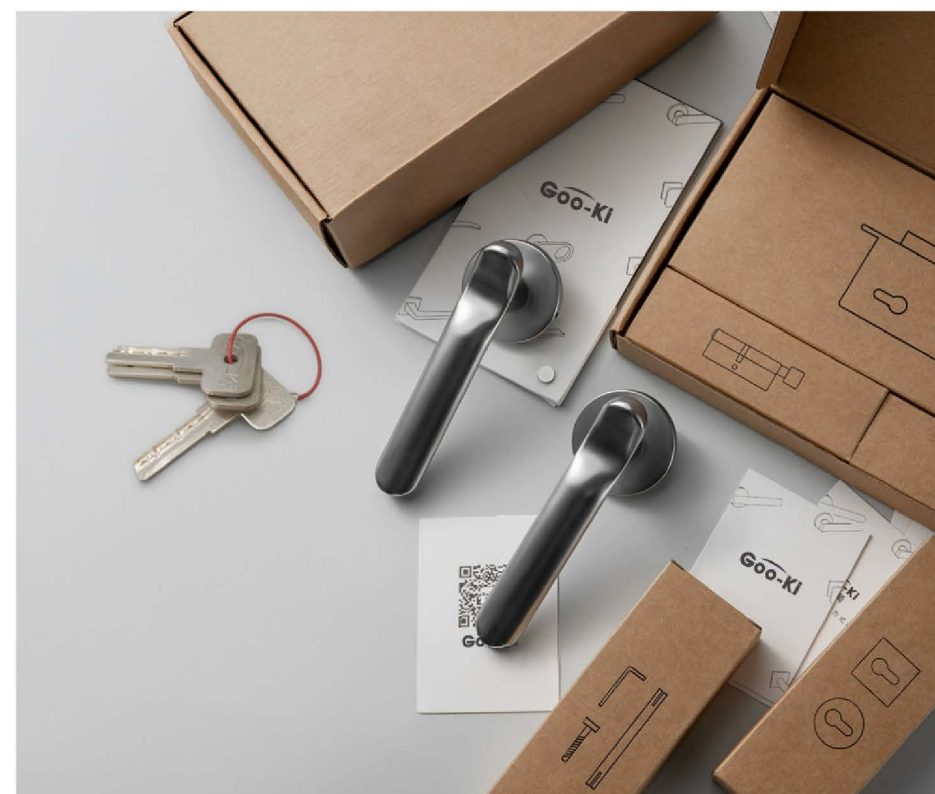

PRODUCT NAME

" SENSE "

ปลายนิ้วสัมผัสถึงความอบอุ่นจากเจดสีอ่อนและพื้นผิวโลหะด้าน ดูออกแบบ เพื่อสร้างความผ่อนคลายและความใกล้ชิดในพื้นที่ส่วนตัว ทุกโหนดสัมผัส ความเรียบหรูและสงบนิ่ง ถ่ายทอดอารมณ์ผ่านสัมผัสอย่างลึกซึ้งเพื่อทุกวันธรรมดา กลายเป็นช่วงเวลาแห่งความสบายใจอย่างแท้จริง

Model	Color	Full set interior door handle & lockset			
G509 Touch / G	●				
G509 Touch / XC	●	Door Handle Kirsite	Euro Escutcheon	Lock Cylinder Solid Copper	Magnetic Lock Body 304 Stainless Steel
G509 Touch / XS	●				

- FULL SET WITH THE KEY
- FULL SET WITH OUT THE KEY

Dimantion