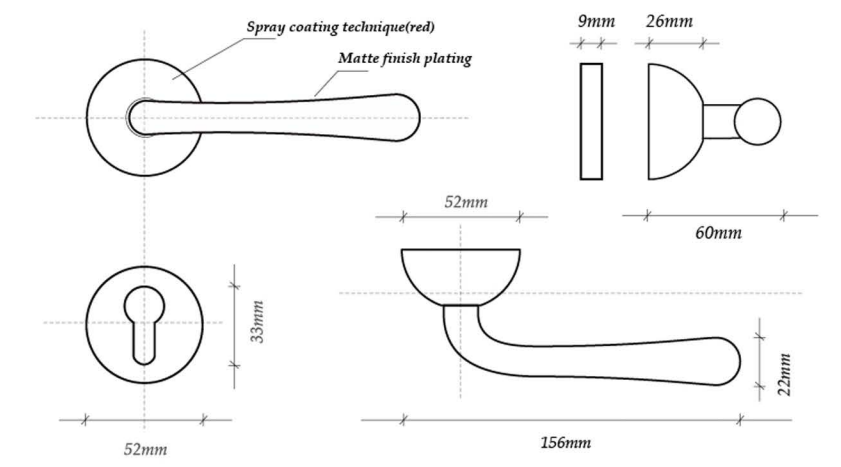

" HERITAGE "

ถ่ายทอดช่วงเวลาระหว่างความคลาสสิกและความร่วมสมัยด้วยมือจับโลหะผสม สังกะสีเคลือบนิเกิลให้สัมผัสเป็นธรรมชาติ เสริมด้วยกระบอกทองเหลืองและระบบแม่เหล็กที่เงียบและมั่นคง น่าเชื่อถือ เหนือกาลเวลา ช่วยเติมเต็มบรรยากาศของพื้นที่โดยไม่ว่าจะสายตาและสะดวกสบายในชีวิตประจำวัน

Model	Color	Full set interior door handle & lockset			
G539MN	●				
		Door Handle Zinc Alloy Nickel Plating	Euro Escutcheon	Lock Cylinder Solid Copper	Magnetic Lock Body 304 Stainless Steel

- **FULL SET WITH THE KEY**
- **FULL SET WITH OUT THE KEY**

Dimantion