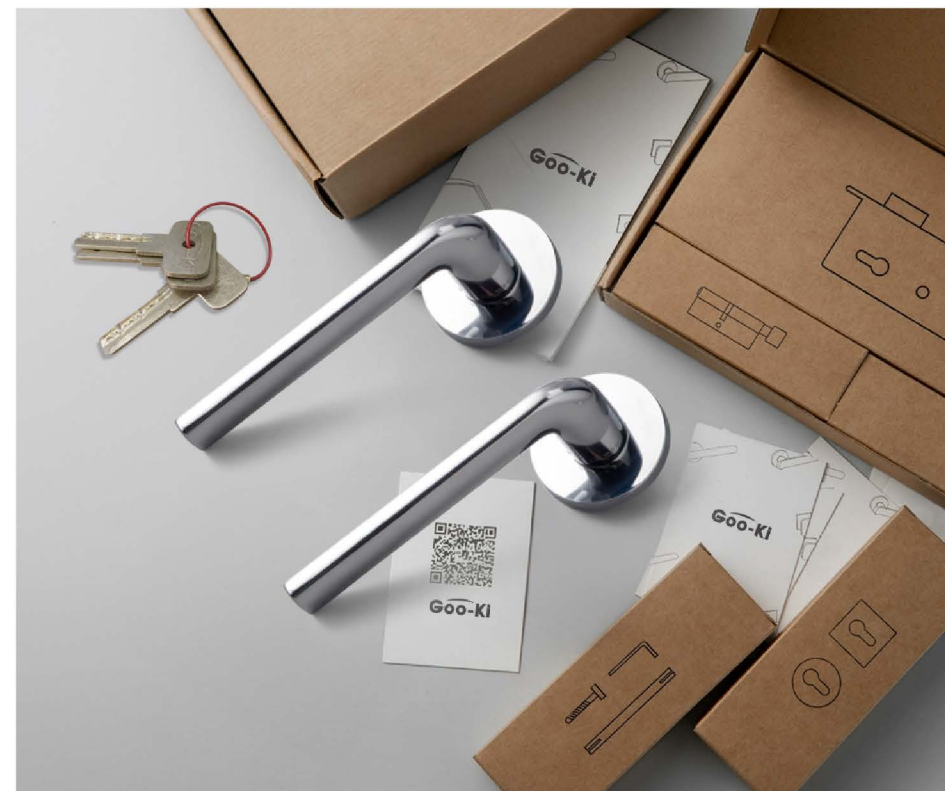

PRODUCT NAME

" GRAIN "

เฉลิมฉลองความงามของรายละเอียดเล็ก ๆ ที่เติมเต็มชีวิตประจำวัน เรียบง่าย อ่อนโยน และเต็มไปด้วยแสงแห่งความสุข ความสุขแท้จริงมักอยู่ในสิ่งที่เรียบง่ายที่สุด ปลดปล่อยให้พื้นผิวและรูปทรงเล่าเรื่องราวอย่างแผ่วเบา เพราะทุกวันธรรมดาควรมีความพิเศษซ่อนอยู่ในนั้น

Model	Color	Full set interior door handle & lockset			
G455G TINY.G	●				
G455G ELF.C	●	Door Handle Zinc alloy	Euro Escutcheon	Lock Cylinder Solid Copper	Magnetic Lock Body 304 Stainless Steel

- FULL SET WITH THE KEY
- FULL SET WITH OUT THE KEY

Dimantion