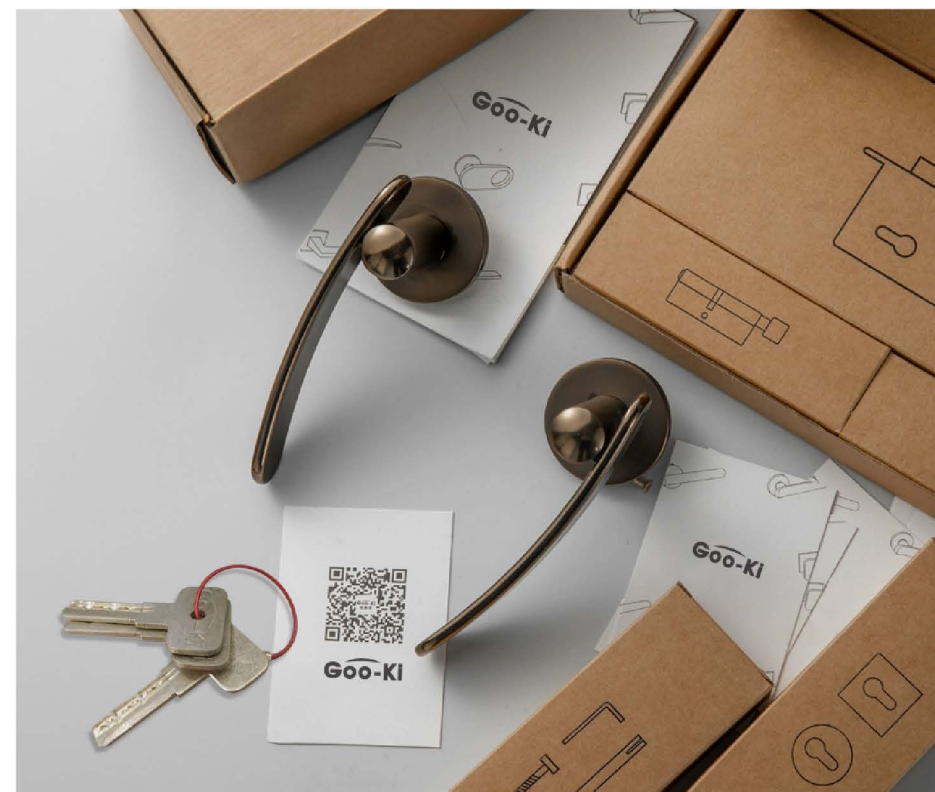

PRODUCT NAME

" ORDER "

ผสานความสมดุลของรูปทรงและความแม่นยำสมัยใหม่ทุกพื้นผิวสะท้อนแสงอย่างสงบบและมั่นคง เชื่อมโยงดีไซน์และฟังก์ชันได้อย่างกลมกลืนเต็มเต็มด้วยรายละเอียดที่พิถีพิถันในทุกองศา เส้นสายถูกจัดวางอย่างมีจังหวะ สร้างมิติที่เรียบง่ายแต่ทรงพลัง

Model	Color	Full set interior door handle & lockset			
G510 SMART.XS	●				
G510 SMART.G	●	Door Handle	Euro Escutcheon	Lock Cylinder Solid Copper	Magnetic Lock Body 304 Stainless Steel
G510 SMART.XC	●				

✔
✔
FULL SET WITH THE KEY

✘
✘
FULL SET WITH OUT THE KEY