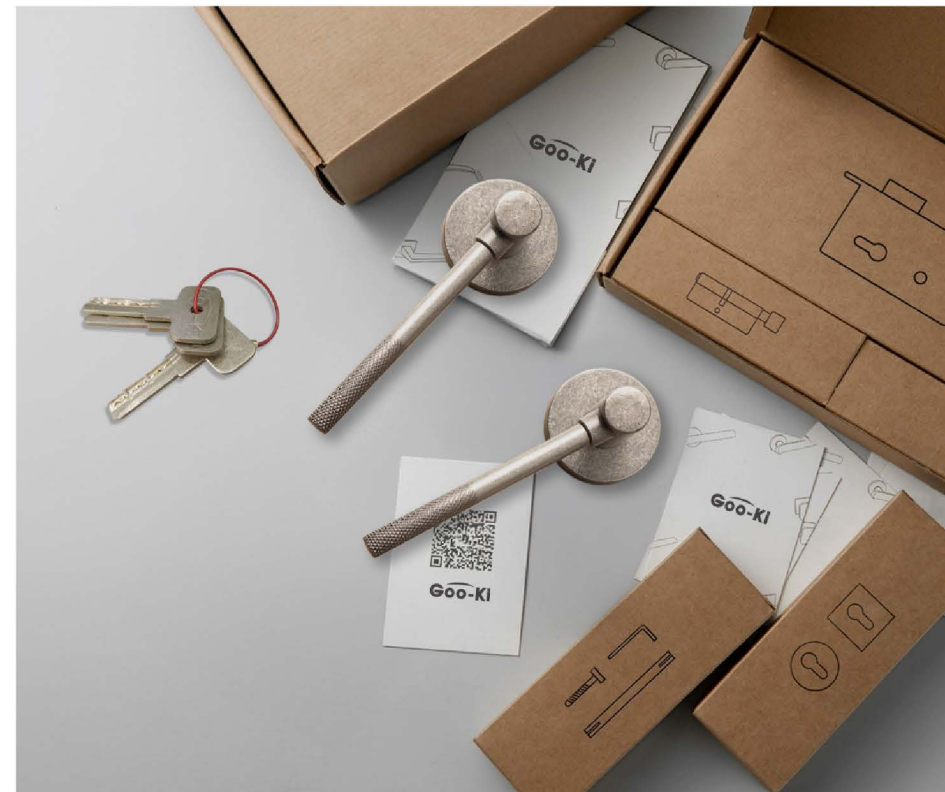

PRODUCT NAME

" FRAME "

สะท้อนความสมดุลที่เรียบง่ายและแม่นยำในทุกรายละเอียด กลไกแม่เหล็กภายใน ช่วยให้เปิด-ปิดได้อย่างเจียบ พร้อมพื้นผิวที่กลมกลืนกับทุกสไตส์ สงบ เรียบ และเป็นธรรมชาติในทุกการสัมผัสที่เติมเต็มบรรยากาศของบ้านแฝงความประณีตในทุกองศาเพื่อประสบการณ์ที่ผสานทั้งประโยชน์ใช้สอยและความงามไว้อย่างแนบเนียน

Model	Color	Full set interior door handle & lockset			
G533/RS					
		Door Handle Kirsite	Euro Escutcheon	Lock Cylinder Solid Copper	Magnetic Lock Body 304 Stainless Steel

FULL SET WITH THE KEY
 FULL SET WITH OUT THE KEY