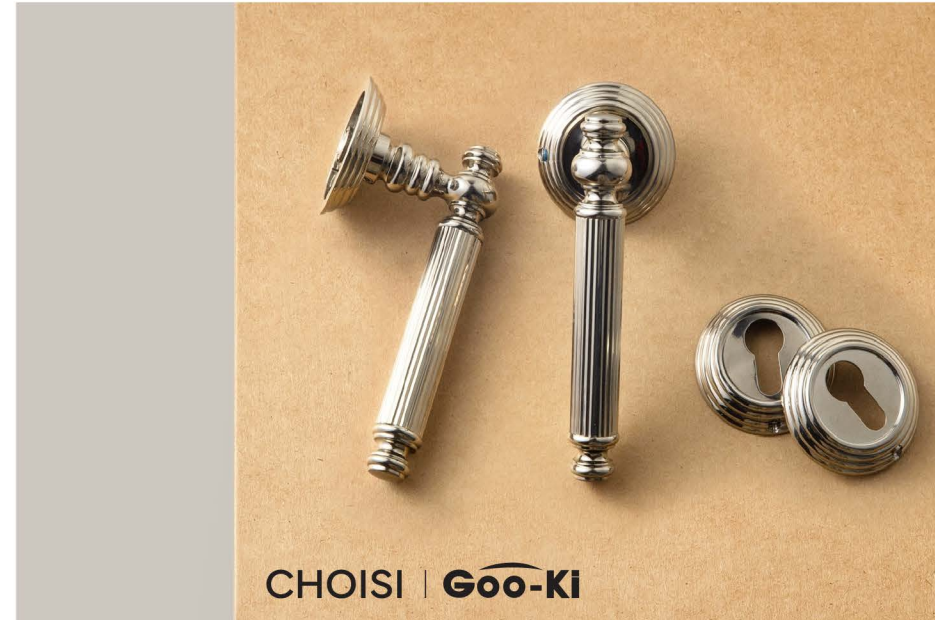

PRODUCT NAME

" SYMMETRY "

เส้นสายที่สมมาตรและเรียบง่าย ถ่ายทอดความสมดุลสมัยใหม่สู่พื้นที่ภายใน
รูปทรงเชิงเส้นที่นุ่มนวล ผสานความแข็งแกร่งของทองเหลืองกับระบบ
แม่เหล็กสแตนเลสที่มอบการใช้งานอย่างมั่นคง เจียบสงบ และรู้สึกได้ถึง
คุณภาพทุกจังหวะของการสัมผัสที่ Understated — สงบแต่ทรงพลัง

Model	Color	Full set interior door handle & lockset			
G531 / G	●				
G531 / TS	●	Door Handle H59 Brass	Euro Escutcheon	Lock Cylinder Solid Copper	Magnetic Lock Body 304 Stainless Steel

- **FULL SET WITH THE KEY**
- **FULL SET WITH OUT THE KEY**