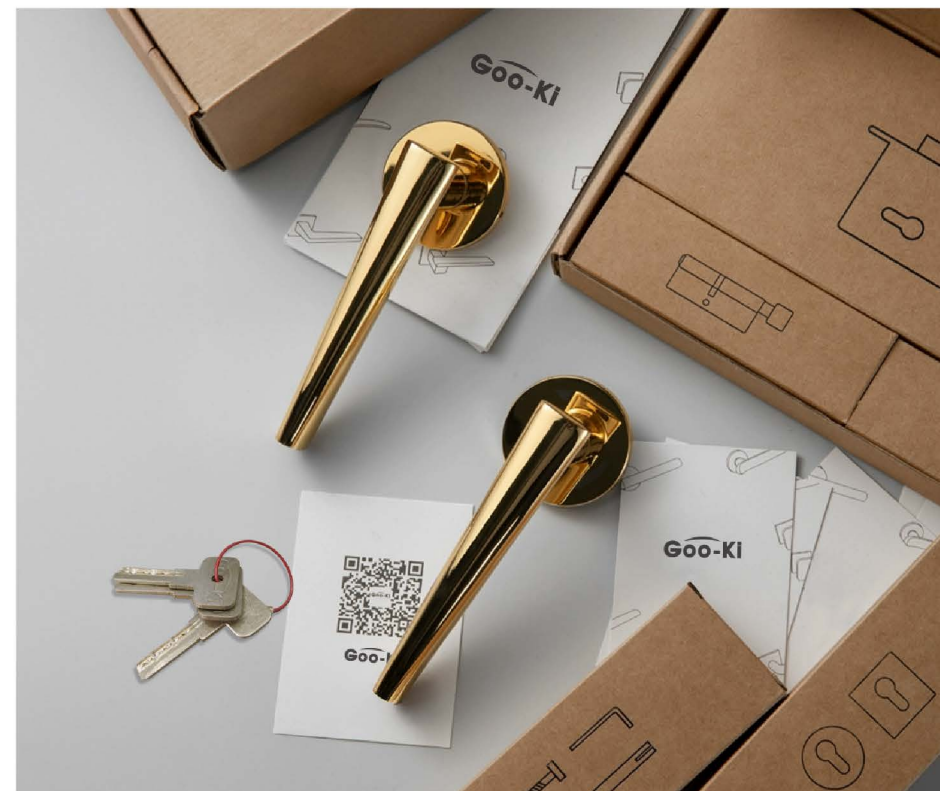

PRODUCT NAME

" RHYTHM "

ถ่ายทอดจังหวะระหว่างการเคลื่อนไหวและความสงบนิ่งอย่างกลมกลืน สมดุลระหว่างความนิ่งแบบตะวันออกและความเรียบง่ายแบบสแกนดิเนเวีย ผสานเส้นสายที่ละเมียดละไมกับวัสดุธรรมชาติอย่างมีจังหวะจะโคน รังสรรค์พื้นที่ที่เจียมสงบ แต่เปี่ยมด้วยชีวิตและความรู้สึก

Model	Color	Full set interior door handle & lockset			
G515 TO.BNL	●				
G515 TO.G	●	Door Handle Zinc alloy	Euro Escutcheon	Lock Cylinder Solid Copper	Magnetic Lock Body 304 Stainless Steel

✔ **FULL SET WITH THE KEY**
✘ **FULL SET WITH OUT THE KEY**