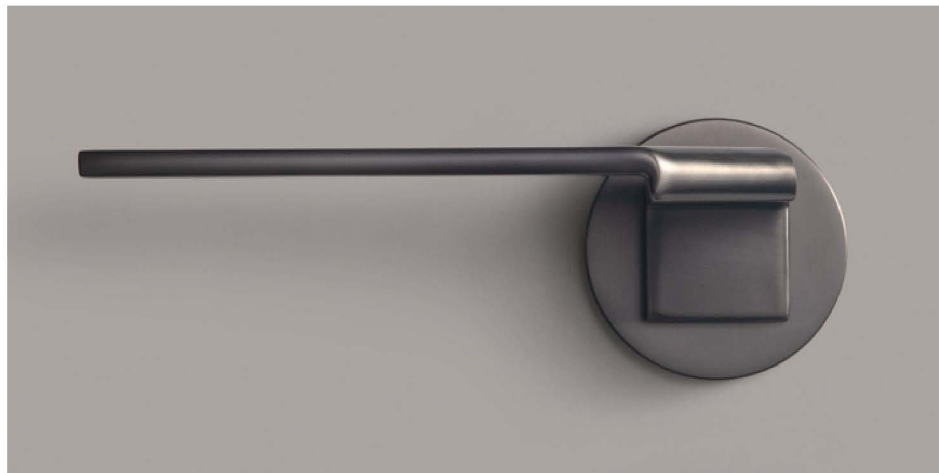

PRODUCT NAME

" EDGE "

เราตั้งใจกับความเรียบง่ายผ่านเส้นเรขาคณิตที่แม่นยำ ได้รับแรงบันดาลใจจากดีไซน์แกนดินเวียที่บริสุทธิ มือจับถูกออกแบบให้กลมกลืนกับพื้นผิว ราวรีนและต่อเนื่องราวกับเป็นหนึ่งเดียวกัน ระบบแม่เหล็กสแตนเลสเต็มชุด ช่วยให้การเปิดปิดนิ่งและเงียบ มั่นคง และเปี่ยมด้วยจังหวะที่มีความสมดุล

Model	Color	Full set interior door handle & lockset			
506 YB/C					
506 BNL/C		Door Handle Zinc alloy	Euro Escutcheon	Lock Cylinder Solid Copper	Magnetic Lock Body 304 Stainless Steel

- FULL SET WITH THE KEY
- FULL SET WITH OUT THE KEY