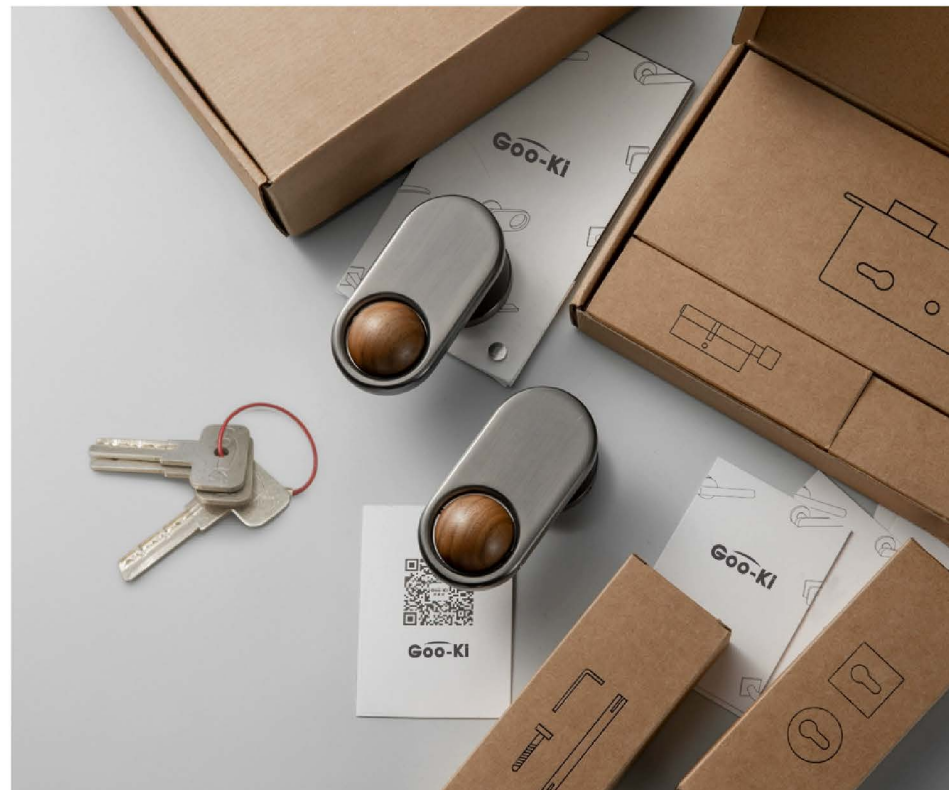

PRODUCT NAME

" GLOW "

สะท้อนประกายของทองฟ้ายามค่ำคืนอย่างเจียบสงบ มือจับประตูประดับด้วยไม้ทรงกลมให้ความอบอุ่นและความเป็นกันเอง โครงสร้างโลหะโค้งเรียบเปล่งประกายราวกับห่อหุ้มความฝันที่แสนมีค่า เต็มบรรยากาศแห่งความฝันลงในทุกพื้นที่ที่คุณใช้ชีวิตสมดุลระหว่างความร่วมมือและความสงบเหนือกาลเวลา

Model	Color	Full set interior door handle & lockset			
G516 / STARS.BNL					
G516 / STARS.XC		Door Handle Zinc alloy	Euro Escutcheon	Lock Cylinder Solid Copper	Magnetic Lock Body 304 Stainless Steel
G516 / STARS.XS		Walnut			

FULL SET WITH THE KEY   **FULL SET WITH OUT THE KEY**

Dimantion